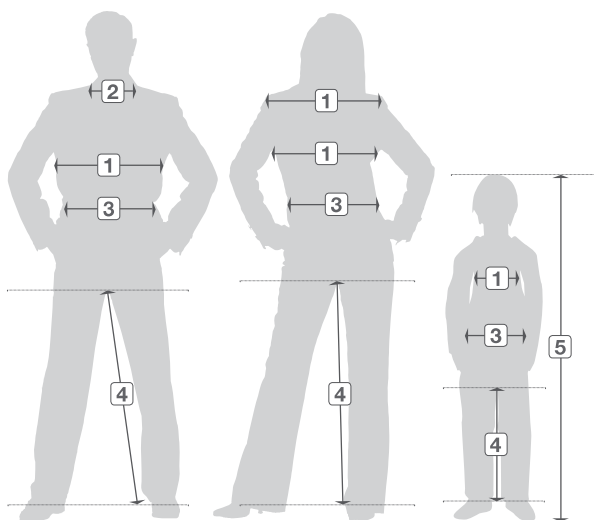

Women: measure around the fullest part of the bust and across the shoulder blades **1**

Children: measure under the arms around the fullest part of the chest **1**

Collar

Men: measure around the base of the neck **2**

Waist

All: measure around the natural waist, ensuring the measuring tape is kept taut **3**

Leg Length

All: measure from the top of the inside leg at the crotch down to where trousers are normally worn with shoes **4**

Height

Children: standing still, with feet together and flat on the floor, measure from the top of the head to the ground **5**

Size Guide

All Products (excl. Shirts, Trousers, Shorts & Sweatpants)

Ladies'	XXS	XS	S	M	L	XL	2XL	3XL	4XL	5XL	6XL
Chest to fit (CM)	72-77	77-82	82-87	87-92	92-97	97-102	102-107	107-112	112-117	117-122	122-127
Chest to fit (INS)	28-30	30-32	32-34	34-36	36-38	38-40	40-42	42-44	44-46	46-48	48-50
Dress Size											
UK	6	8	10	12	14	16	18	20	22	24	26
France	34	36	38	40	42	44	46	48	50	52	54
Italy	38	40	42	44	46	48	50	52	54	56	58
Germany/Europe	32	34	36	38	40	42	44	46	48	50	52